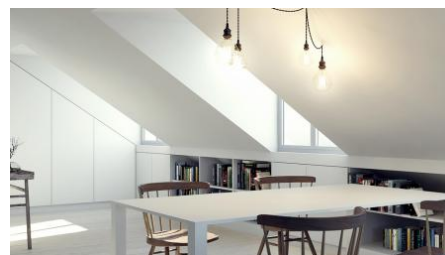

PROPERTY PHOTOS