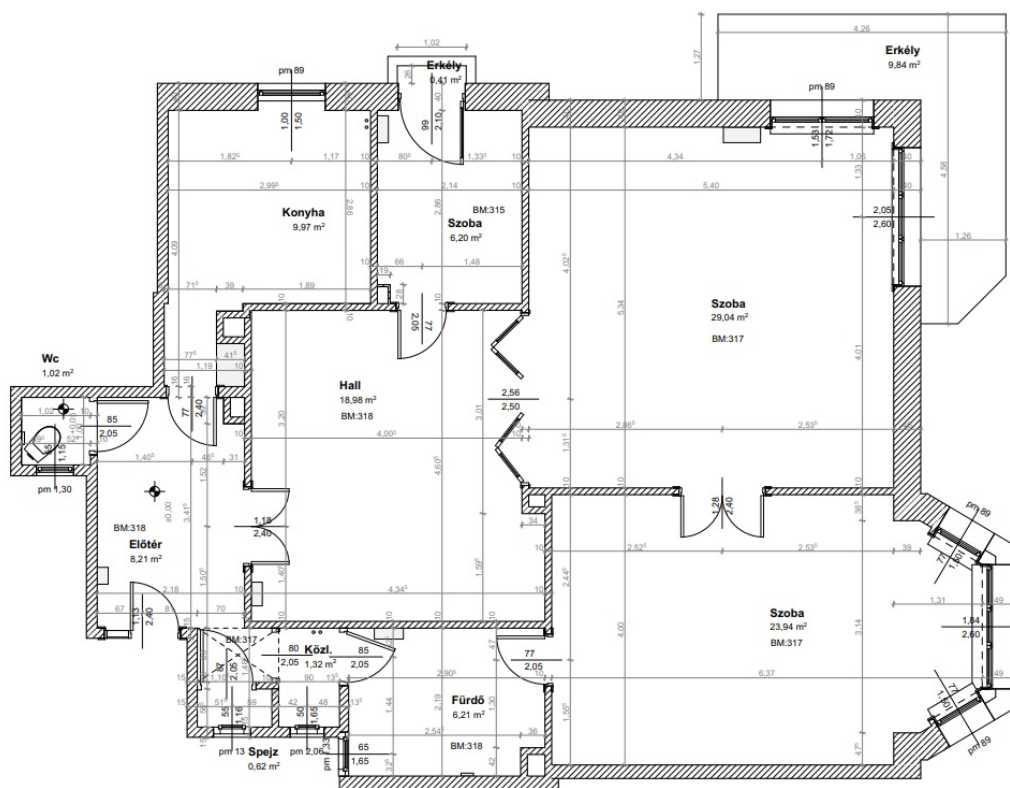

As you step inside, you'll immediately be captivated by the elegant and contemporary design. Every inch of this space has been meticulously crafted according to the interior designer's vision, resulting in an ambiance of sophistication and comfort. The spacious living area is flooded with natural light, courtesy of large windows that offer breathtaking views of the Danube River. The open-plan layout enhances the sense of space, and the sleek, minimalist furnishings perfectly complement the clean lines of the Bauhaus-inspired design. The kitchen is a culinary enthusiast's dream, featuring top-of-the-line appliances and a central island that is both functional and stylish. It's the ideal spot for morning breakfasts or hosting gatherings with friends and family. This luxurious apartment offers two bedrooms, each thoughtfully designed with both comfort and elegance in mind. The bathrooms are equally impressive, boasting modern fixtures and premium finishes. However, the true gem of this residence is the 10-square-meter terrace, providing an unparalleled panoramic view of the Danube and the cityscape beyond. Whether you're enjoying a romantic dinner or sipping a glass of wine at sunset, this terrace is the perfect setting for creating lasting memories. This apartment isn't just a place to live; it's a lifestyle. The harmonious blend of modern luxury and Bauhaus sophistication makes this property truly unique and exceptional. If you're a lover of

urban living and unparalleled comfort, this apartment could be your dream home come true.

PROPERTY PHOTOS

LOCATION

No Media available

FLOORPLANS

Felmérés Helyiségecsat		
Funkció	Helyiség	Terület
Generic	Konyha	9.97
	Szoba	6.20
	Szoba	29.04
	Spejz	0.62
	Közl.	1.32
	Szoba	23.94
	Hall	18.98
	Fürdő	6.21
	Wc	1.02
	Egyéb	6.21
	105.51 m²	
Other Usage	Erkély	9.84
	Erkély	0.41
		10.25 m²
		115.76 m²

Belsőépítész tervező: