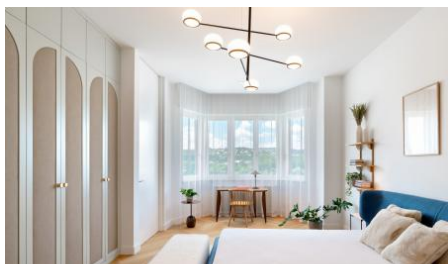

PROPERTY PHOTOS