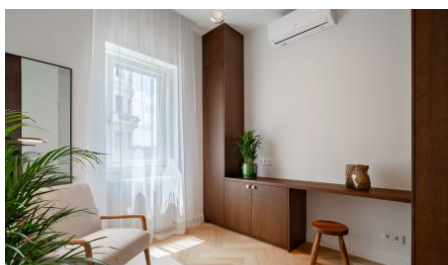

PROPERTY PHOTOS