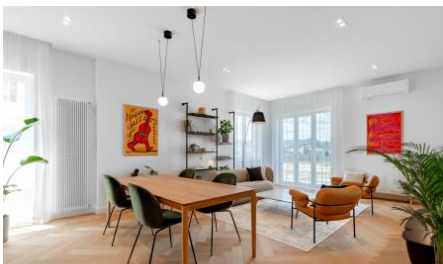

PROPERTY PHOTOS