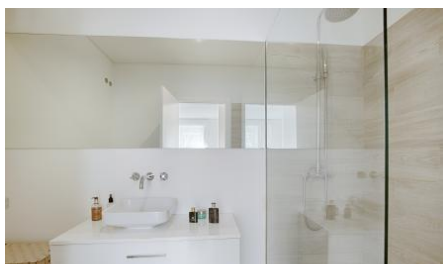

PROPERTY PHOTOS