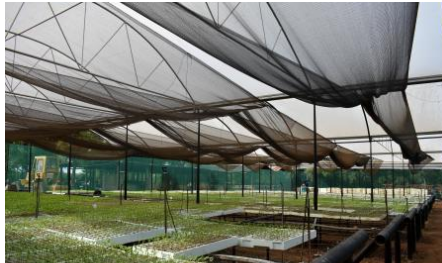

PROPERTY PHOTOS