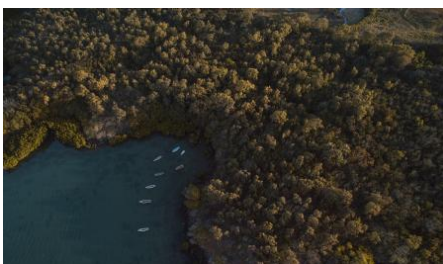

PROPERTY PHOTOS